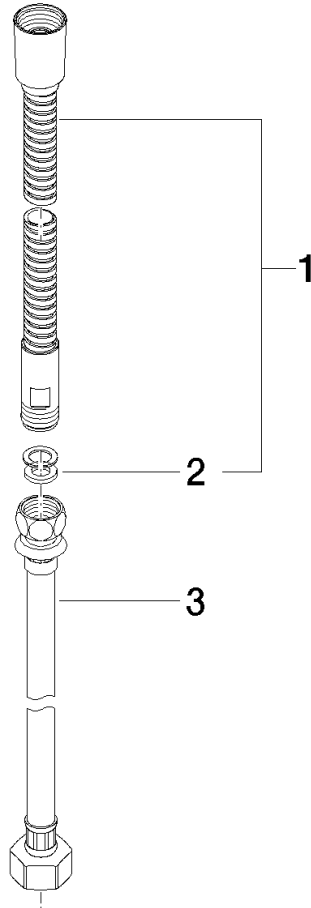

Metal shower hose in two parts 1/2" x 3/8" x 2250 mm - Durabronze (23kt Gold)

IMO

28 323 970

Fits: IMO, LULU, MADISON, MEM, TARA,
CL.1, LISSÉ, VAIA, META, CYO

	Durabronze (23kt Gold)	28 323 970-09
	Chrome	28 323 970-00
	Brushed Platinum	28 323 970-06
	Platinum	28 323 970-08
	Dark Chrome	28 323 970-19
	Light Gold	28 323 970-26
	Brushed Light Gold	28 323 970-27
	Brushed Durabronze (23kt Gold)	28 323 970-28
	Matte Black	28 323 970-33
	Brushed Bronze	28 323 970-42
	Brushed Champagne (22kt Gold)	28 323 970-46
	Champagne (22kt Gold)	28 323 970-47
	Brushed Chrome	28 323 970-93
	Brushed Dark Platinum	28 323 970-99

Metal shower hose in two parts 1/2" x 3/8" x 2250 mm - Durabronze (23kt Gold)

IMO

28 323 970

Metal shower hose in two parts 1/2" x 3/8" x 2250 mm - Durabronze (23kt Gold)

IMO

28 323 970

28 323 970

Parts for other finishes can be found here: [Chrome](#)

Spare parts list

No.	Item Number	Name	Quantity used	Delivery time
1	28 322 970-09	Metal shower hose 1/2" x 3/8" x 1750 mm - Durabronz (23kt Gold)	1	40
2	90 14 20 026 00 90	seal	1	2
3	12 505 970 90	High pressure hose 1/2" x 3/8" x 500 mm -	1	2